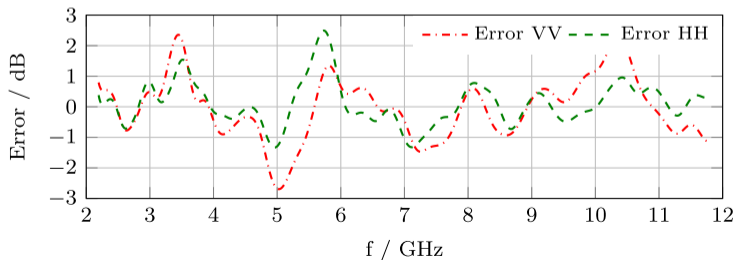

RCS Sphere 50 mm; Dual Calibration

(a) RCS of 50 mm Sphere

(b) RCS Calibration Error