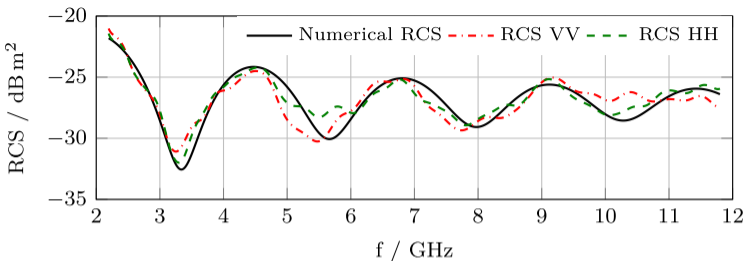

RCS Sphere 50 mm; Dual Calibration

(a) RCS of 50 mm Sphere

(b) RCS Calibration Error