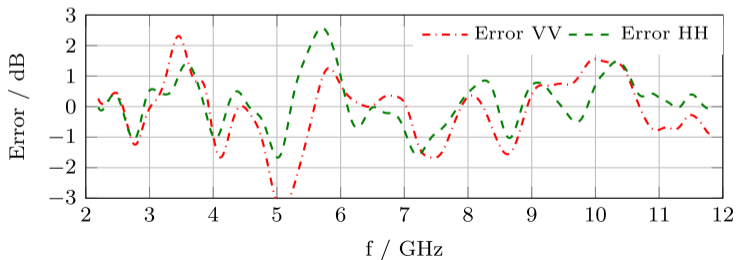

RCS Sphere 50 mm; Single Calibration

(a) RCS of 50 mm Sphere

(b) RCS Calibration Error