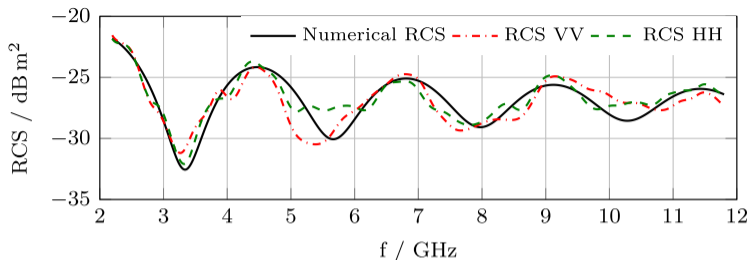

RCS Sphere 50 mm; Single Calibration

(a) RCS of 50 mm Sphere

(b) RCS Calibration Error